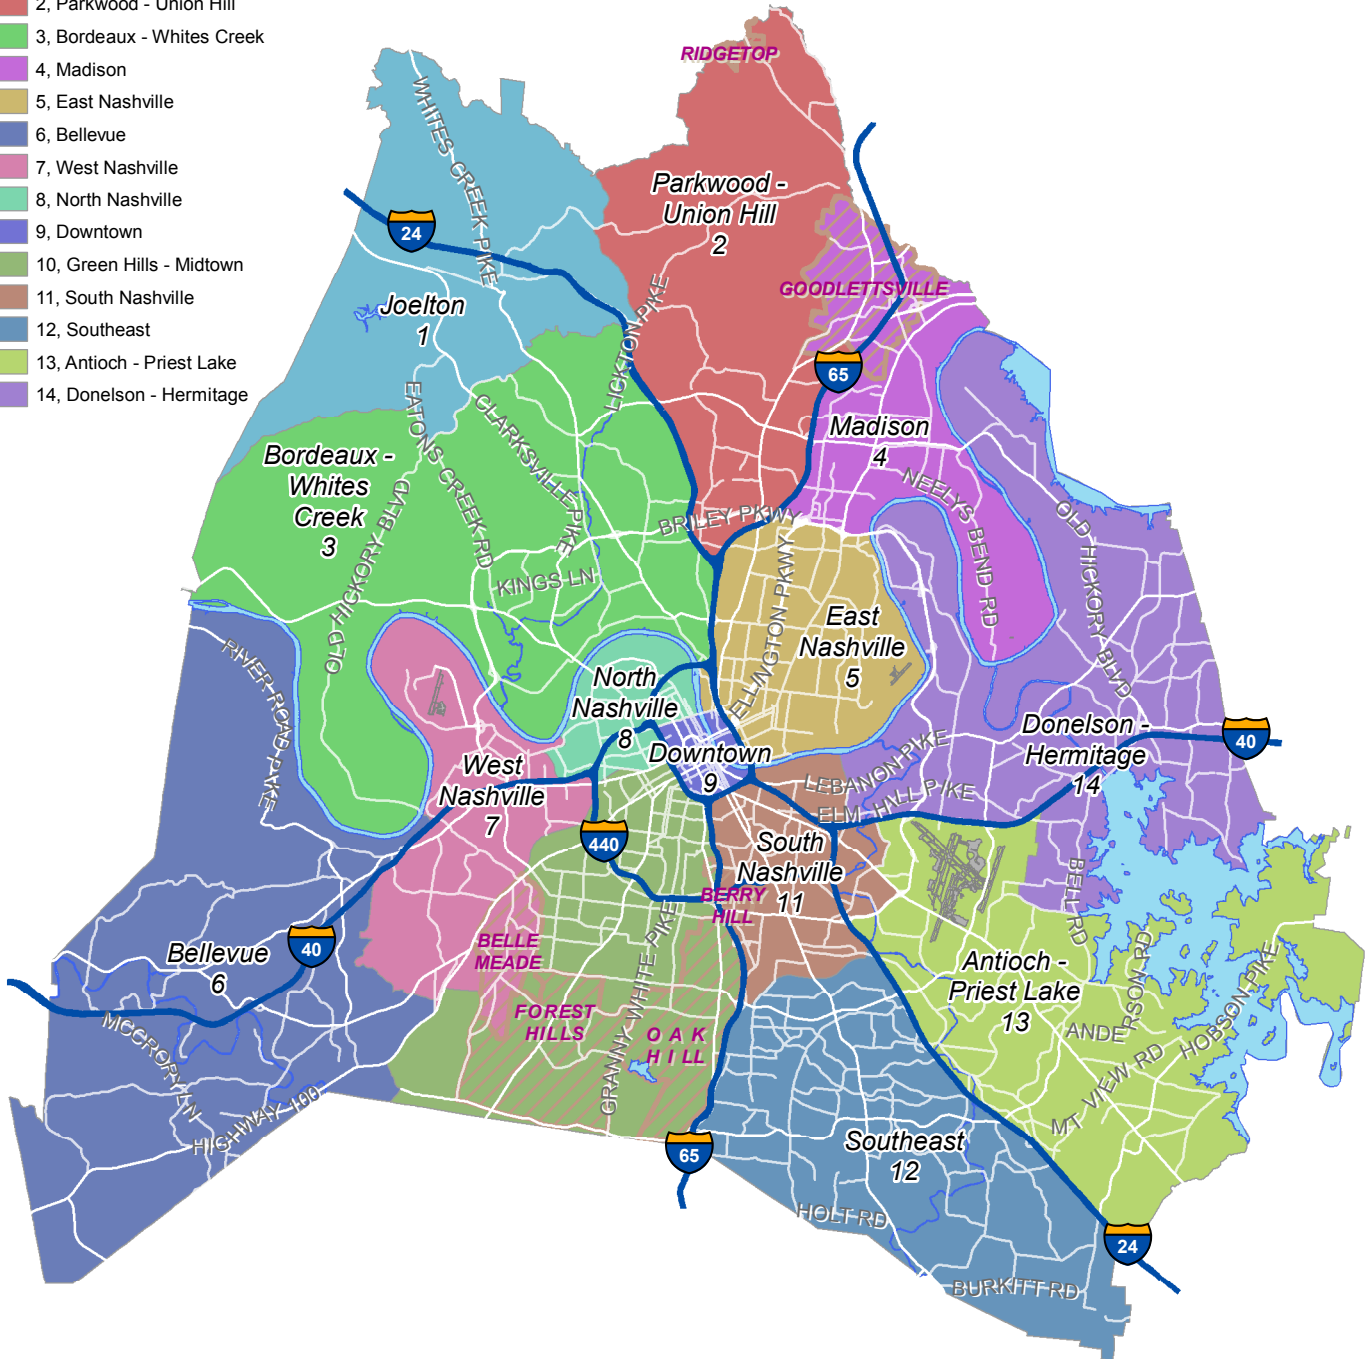

Urban Services District Metropolitan Nashville & Davidson County

Satellite City

Community Planning Areas

- 1, Joelton
- 2, Parkwood - Union Hill
- 3, Bordeaux - Whites Creek
- 4, Madison
- 5, East Nashville
- 6, Bellevue
- 7, West Nashville
- 8, North Nashville
- 9, Downtown
- 10, Green Hills - Midtown
- 11, South Nashville
- 12, Southeast
- 13, Antioch - Priest Lake
- 14, Donelson - Hermitage